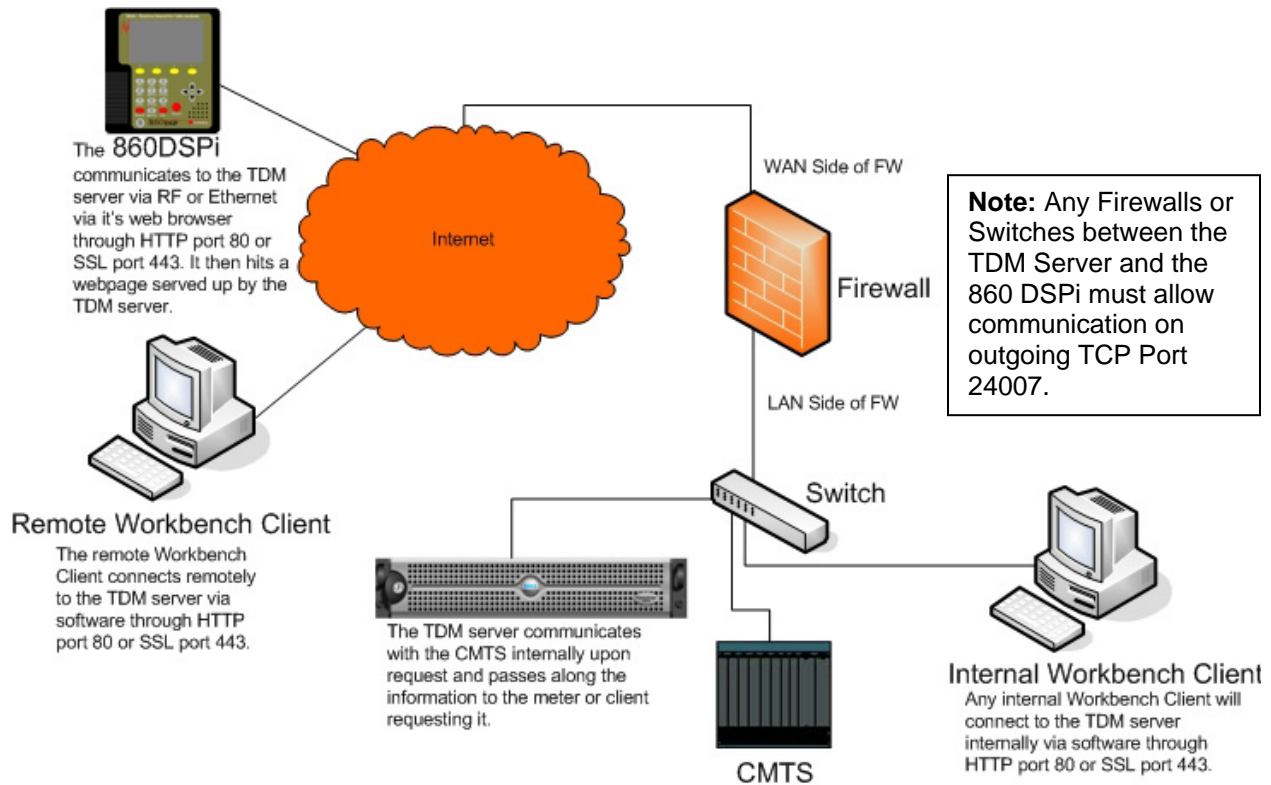

Firewall TDM Help

For Additional Help Contact
 Trilithic Applications Engineering
 1-800-344-2412 or 317-895-3600
support@trilithic.com or
www.trilithic.com

Firewall TDM Help
 P/N 0010275007 – Rev 5/07
 1 of 1